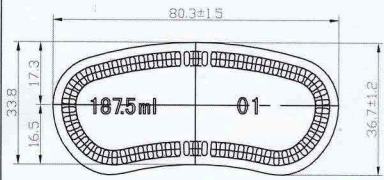

ITEM	SPECIFICATION
Fill Capacity	187.5 ml
Full Capacity	195 ± 5 ml
Weight	245 ± 15 g
Height	158 ± 1.5

A - A

187.5 dt Gold