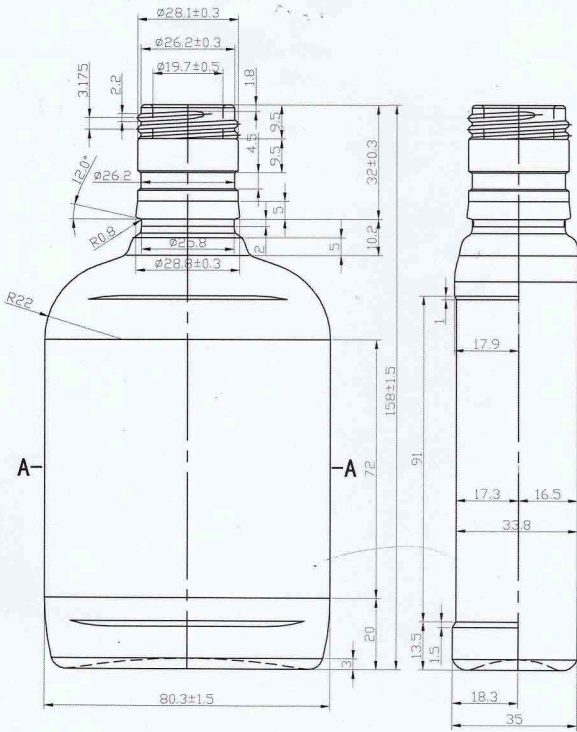

ITEM	SPECIFICATION
Fill Capacity	187.5 ml
Full Capacity	195 ± 5 ml
Weight	245 ± 15 g
Height	158 ± 1.5

A - A

187.5 dt Gold