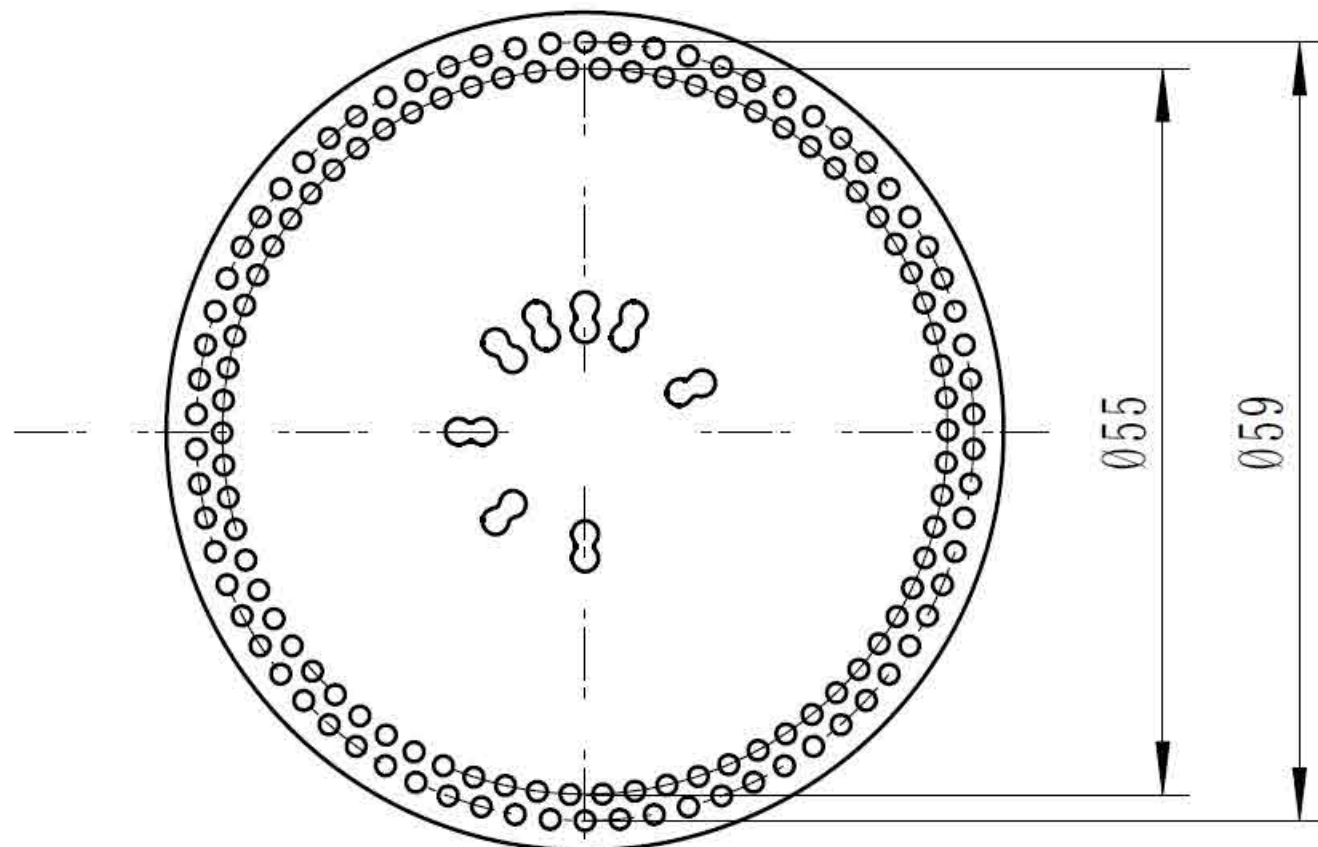

PITCH : 16X4
 WIDTH : 2.8mm
 TURNS : $\frac{1}{2}$

BOTTOM VIEW

A002				WARE		140 gms Cheese Jar				
				ALL DIM'S ARE IN MM DO NOT SCALE DRAWING		SCALE	TYPE	COLOUR	PROD CATG	
REV NO	REVISION	DATE	SIGN	DES'D BY	DATE	OVERFLOW CAP (ml)	FILLING CAP (ml)	WEIGHT (g) (APPROX)	NECK FINISH	
						146ml ± 3	140ml	130g ± 10		
				CHK'D BY	APP'D BY	DRG.NO.:			REV	